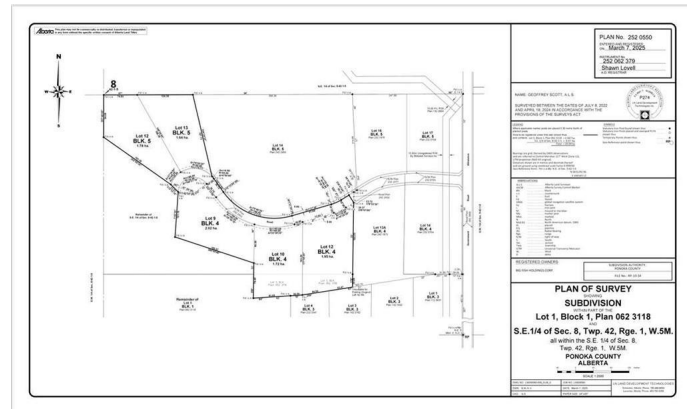

# \$145,900 - Lot 9 Range Road 14, Rimbey

MLS® #A2187816

**\$145,900**

0 Bedroom, 0.00 Bathroom,

Land on 4.99 Acres

NONE, Rimbey, Alberta

Located just 12 minutes west of Rimbey and minutes from the shores of Gull Lake, this approved subdivision offers the perfect blend of rural tranquility and modern convenience. With a selection of stunning acreage lots to choose from, you can find the ideal setting to build your dream home. Each lot comes fully serviced, ensuring a smooth transition to your new lifestyle. The community is thoughtfully designed to maintain a high-quality living environment, with only permanent dwellings allowed.\* Enjoy easy access to essential amenities, including a hospital, schools, and Tim Hortons in Rimbey, while also being just a short drive from the Gull Lake Marina and Golf Course. Once you've chosen your lot, taxes will be finalized and adjusted upon the completion of title registration. Don't miss this rare opportunity to create your perfect country retreat while staying close to everything you need! Please note that mobile homes are not permitted in this subdivision.

## Community Information

Address	Lot 9 Range Road 14
Subdivision	NONE
City	Rimbey
County	Ponoka County
Province	Alberta
Postal Code	T0C 2J0