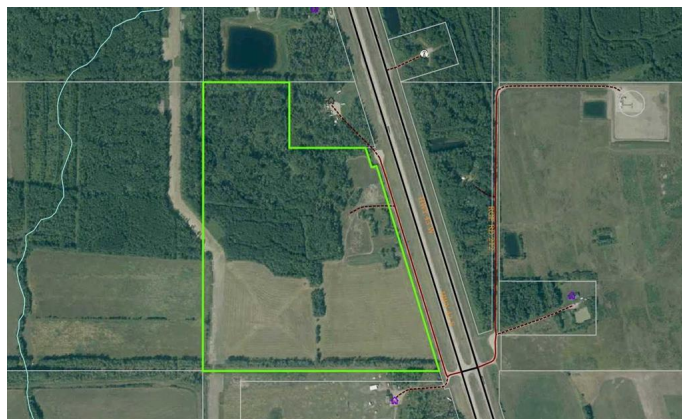

# \$280,000 - 65322 Hwy 43, Little Smoky

MLS® #A2172602

**\$280,000**

0 Bedroom, 0.00 Bathroom,  
Land on 97.05 Acres

NONE, Little Smoky, Alberta

Looking for place to build? Check out this 97 acre parcel located on Highway 43 between Fox Creek and Valleyview. There is Power, Water well, and Natural gas on the property! Close to 50 acres open with the balance treed. Move in a Modular or Build new, this parcel could be the start to your dreams! Check it out.

## Community Information

Address	65322 Hwy 43
Subdivision	NONE
City	Little Smoky
County	Greenview No. 16, M.D. of
Province	Alberta
Postal Code	T0H 3Z0