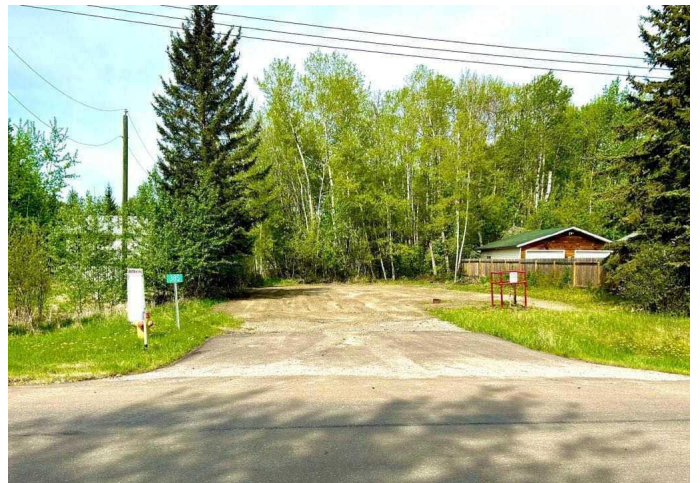

$99,500 - 385, 13441 Twp Rd 665a, Lac La Biche

MLS® #A2172488

$99,500

0 Bedroom, 0.00 Bathroom,
Land on 0.17 Acres

Lac La Biche, Lac La Biche, Alberta

Young's Beach Building Lot! Ideal Residential Property! Perfect for your build or modular home! The 7200 Sq Ft parcel is fully serviced with power and natural gas, town water and sewer, located just 2 blocks from popular Beaver Lake-where you can swim, waterski, fish, or just cruise the lake with your motorboat and enjoy nature. Also close to a playground for the kids and just a short drive to the Bold recreation Centre! Locate Your New Home in Friendly Young's Beach! Your Family Will Love It!

**Approximate Property Lines
7200 Sq Ft**

Essential Information

MLS® #	A2172488
Price	$99,500
Bathrooms	0.00
Acres	0.17
Type	Land
Sub-Type	Residential Land
Status	Active

Community Information

Address	385, 13441 Twp Rd 665a
Subdivision	Lac La Biche
City	Lac La Biche
County	Lac La Biche County
Province	Alberta
Postal Code	T0A 2C0