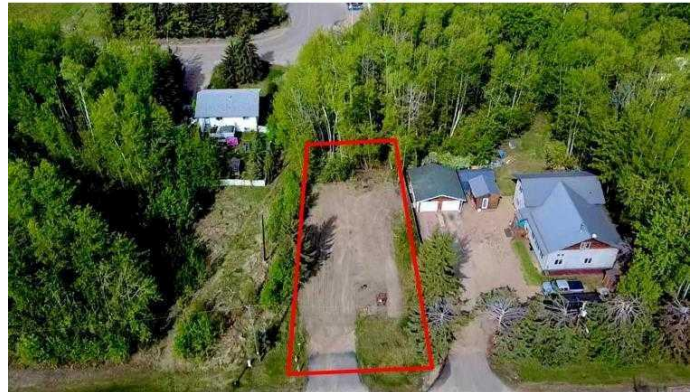

$99,500 - 385, 13441 Twp Rd 665a, Lac La Biche

MLS® #A2172488

$99,500

0 Bedroom, 0.00 Bathroom,
Land on 0.17 Acres

Lac La Biche, Lac La Biche, Alberta

Young's Beach Building Lot! Ideal Residential Property! Perfect for your build or modular home! The 7200 Sq Ft parcel is fully serviced with power and natural gas, town water and sewer, located just 2 blocks from popular Beaver Lake-where you can swim, waterski, fish, or just cruise the lake with your motorboat and enjoy nature. Also close to a playground for the kids and just a short drive to the Bold recreation Centre! Locate Your New Home in Friendly Young's Beach! Your Family Will Love It!

Essential Information

MLS® #	A2172488
Price	$99,500
Bathrooms	0.00
Acres	0.17
Type	Land
Sub-Type	Residential Land
Status	Active

Community Information

Address	385, 13441 Twp Rd 665a
Subdivision	Lac La Biche
City	Lac La Biche
County	Lac La Biche County
Province	Alberta
Postal Code	T0A 2C0

Approximate Property Lines
7200 Sq Ft