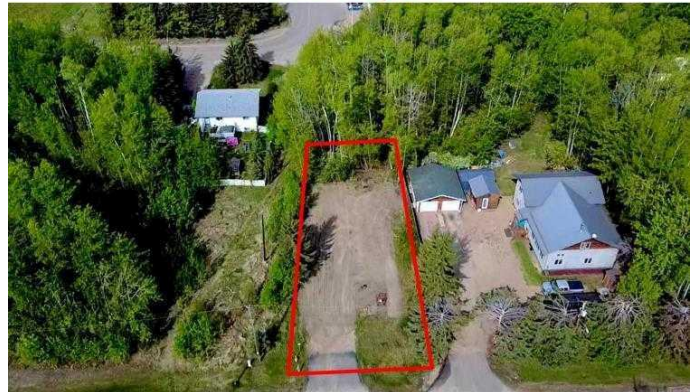

\$99,500 - 385, 13441 Twp Rd 665a, Lac La Biche

MLS® #A2172488

\$99,500

0 Bedroom, 0.00 Bathroom,
Land on 0.17 Acres

Lac La Biche, Lac La Biche, Alberta

Young's Beach Building Lot! Ideal Residential Property! Perfect for your build or modular home! The 7200 Sq Ft parcel is fully serviced with power and natural gas, town water and sewer, located just 2 blocks from popular Beaver Lake-where you can swim, waterski, fish, or just cruise the lake with your motorboat and enjoy nature. Also close to a playground for the kids and just a short drive to the Bold recreation Centre! Locate Your New Home in Friendly Young's Beach! Your Family Will Love It!

**Approximate Property Lines
7200 Sq Ft**

Essential Information

MLS® #	A2172488
Price	\$99,500
Bathrooms	0.00
Acres	0.17
Type	Land
Sub-Type	Residential Land
Status	Active

Community Information

Address	385, 13441 Twp Rd 665a
Subdivision	Lac La Biche
City	Lac La Biche
County	Lac La Biche County
Province	Alberta
Postal Code	T0A 2C0