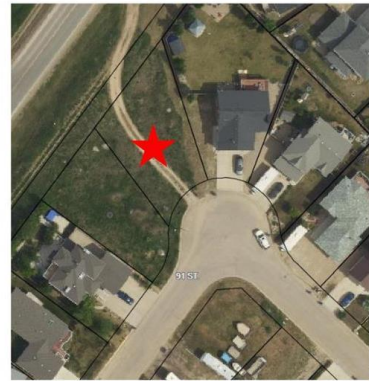

\$55,000 - 13406 91 Street, Peace River

MLS® #A2166805

\$55,000

0 Bedroom, 0.00 Bathroom,
Land on 0.18 Acres

Shaftesbury Estates, Peace River, Alberta

Great opportunity to build your home in Shaftesbury Estates! Only a short walk to the nearby playground you will find this to be an ideal neighborhood your family! The lot next door is also for sale so if you are wanting to build a home with a larger footprint this could be a great fit!

Essential Information

MLS® #	A2166805
Price	\$55,000
Bathrooms	0.00
Acres	0.18
Type	Land
Sub-Type	Residential Land
Status	Active

Community Information

Address	13406 91 Street
Subdivision	Shaftesbury Estates
City	Peace River
County	Peace No. 135, M.D. of
Province	Alberta
Postal Code	T8S 1X3