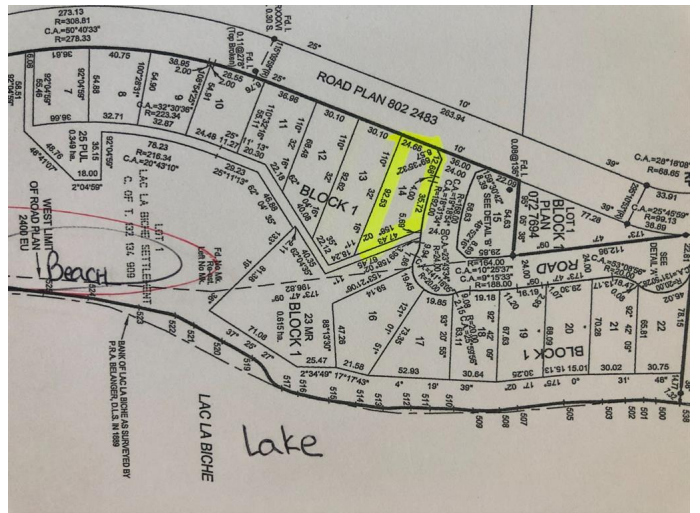

\$139,000 - Lot 14 Campsite Road, Plamondon

MLS® #A2112340

\$139,000

0 Bedroom, 0.00 Bathroom,
Land on 0.60 Acres

Plamondon, Plamondon, Alberta

New lower price and no BUILDING RESTRICTIONS AND RV'S PERMITTED!! Welcome to Amity Beach located on the west shore of Lac La Biche Lake near Plamondon White Sands Resort.

This LAKEFRONT is just 2.5 hours from Fort McMurray or 2 hours drive north of Edmonton. With unobstructed views and lakefront access to a white sandy beach, this is the place you are going to want to spend your summer days. This .59acre lot has gas and power at the property line. GST Applicable.

Essential Information

MLS® #	A2112340
Price	\$139,000
Bathrooms	0.00
Acres	0.60
Type	Land
Sub-Type	Residential Land
Status	Active

Community Information

Address	Lot 14 Campsite Road
Subdivision	Plamondon
City	Plamondon
County	Lac La Biche County
Province	Alberta
Postal Code	T0A 2T0

Amenities

Utilities	Electricity at Lot Line, Natural Gas at Lot Line
Is Waterfront	Yes
Waterfront	Waterfront

Exterior

Lot Description	Brush, Greenbelt, Level, Waterfront
-----------------	-------------------------------------