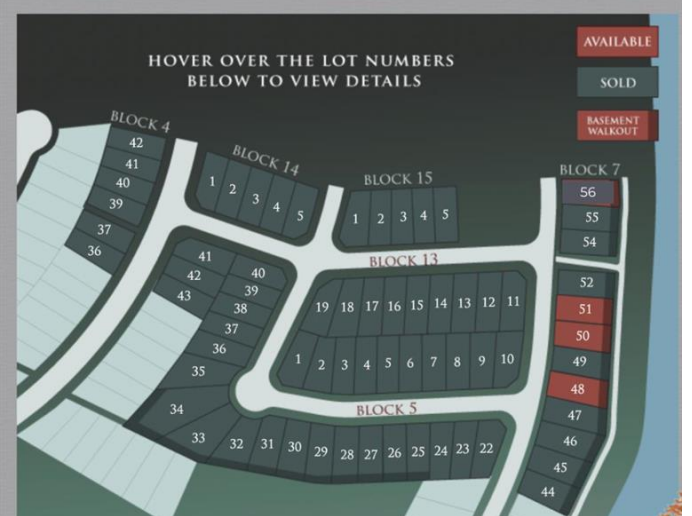

Listing Details

PHASE 1 LOT PLANS

DISCLAIMER: Lot Prices and Dimensions are not guaranteed to be accurate, please confirm all information before purchasing.