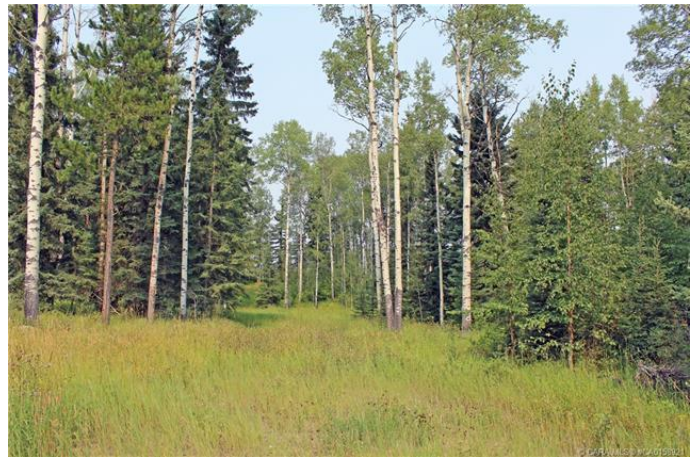

$178,500 - 5 Ridgeland Road, Rural Clearwater County

MLS® #A2086761

$178,500

0 Bedroom, 0.00 Bathroom,
Land on 3.15 Acres

Ridgeland Estates, Rural Clearwater County,
Alberta

#5 Ridgeland Road is located in the executive subdivision of Ridgeland Hills west of Rocky Mtn. House. 3.15 acres rolling and treed with a private building site. Minutes from town with west country recreational opportunities out your back door. Acreage is zoned Country Residential with power, gas and telephone to the property line. Driveway in has been developed, get your house plans ready and start the build!

Essential Information

MLS® #	A2086761
Price	$178,500
Bathrooms	0.00
Acres	3.15
Type	Land
Sub-Type	Residential Land
Status	Active

Community Information

Address	5 Ridgeland Road
Subdivision	Ridgeland Estates
City	Rural Clearwater County
County	Clearwater County
Province	Alberta
Postal Code	T4T 2A4

Amenities